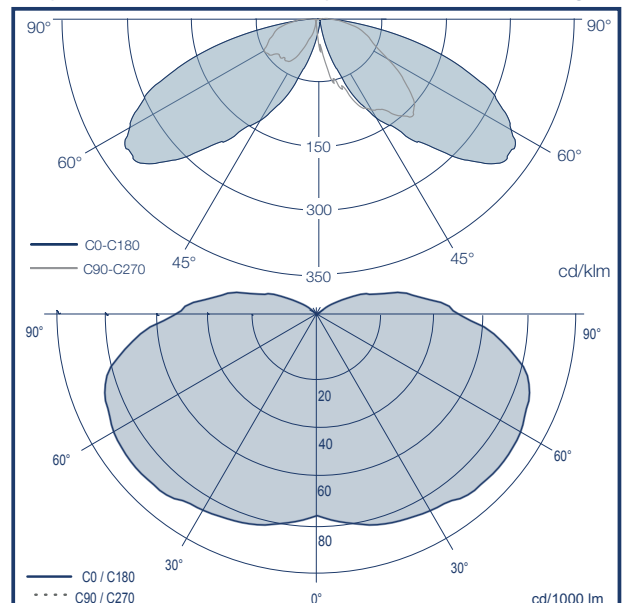

Application areas

Roads in residential areas, squares, paths

Dimensions (mm)

Light distribution (Asymmetric wide beam / Symmetric and diffusing)

545

Street optic

Symmetric diffusing

Lighting fixtures body		
Material	Aluminium (shade) / Die cast aluminium (dome)	
Colour (powder coating)	RAL or DB	
Mounting type	Post top mounting (Ø 76 mm)	
Orientation possibilities	—	
Dimension (height x diameter)	555 x Ø 650 mm	
Weight	app. 12 kg	
Exposed wind surface	0.15 m ²	
IP Protection class	IP 65	
Glass type	PMMA (transparent)	PMMA (opal)
Shock resistance	IK 08	
Photometric properties		
Light source	LED modules with High-Power LEDs	
Optical system	Asymmetric wide beam / Roto-symmetric	Symmetric and diffusing beam
Rated luminous flux	1,100 – 2,600 lm	900 – 3,200 lm
Light efficiency	110 lm/W	90 lm/W
Colour temperature	3.000 / 4.300 K	3.000 / 4.000 K
Colour rendering index (Ra)	> 70	
Dimming (power control)	Power line control / Digital	
Rated lifetime at (ta) 30°C	85,000 h at L70	
Temperature management	✓	
Constant Light Output (CLO)	✓	
Electrical properties		
Rated power	10 – 24 W	10 – 36 W
Electrical protection class	Class I / II	
Rated voltage	120 – 277 V	
Frequence	50 – 60 Hz	
Surge protection (L-N / L N-ground)	6 / 8 kV	
Installation suggestions		
Application areas	Roads in residential areas	Squares, paths
Light point height	3 – 5 m	
Lighting classes	ME / S	S
Admitted ambient temperature (ta)	-25°C – +35°C	
Other properties		
Certificate	CE	
Connection to circuit breaker (B16)	17 pcs.	
Options		
Reduction part to Ø 60 mm	✓	
Additonal part Over tension resistant	10 kV	
DALI Interface (not at power line control)	✓	