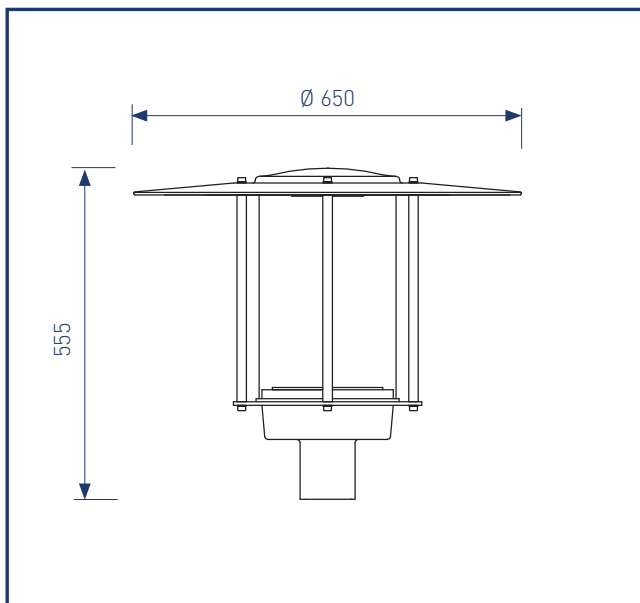

Application areas

Roads in residential areas, squares, paths

Dimensions (mm)

Light distribution (Asymmetric wide beam / Symmetric and diffusing)

545

Street optic

Symmetric diffusing

Lighting fixtures body		
Material	Aluminium (shade) / Die cast aluminium (dome)	
Colour (powder coating)	RAL or DB	
Mounting type	Post top mounting (Ø 76 mm)	
Orientation possibilities	—	
Dimension (height x diameter)	555 x Ø 650 mm	
Weight	app. 12 kg	
Exposed wind surface	0.15 m ²	
IP Protection class	IP 65	
Glass type	PMMA (transparent)	PMMA (opal)
Shock resistance	IK 08	
Photometric properties		
Light source	LED modules with High-Power LEDs	
Optical system	Asymmetric wide beam / Roto-symmetric	Symmetric and diffusing beam
Rated luminous flux	1,100 – 2,600 lm	900 – 3,200 lm
Light efficiency	110 lm/W	90 lm/W
Colour temperature	3.000 / 4.300 K	3.000 / 4.000 K
Colour rendering index (Ra)	> 70	
Dimming (power control)	Power line control / Digital	
Rated lifetime at (ta) 30°C	85,000 h at L70	
Temperature management	✓	
Constant Light Output (CLO)	✓	
Electrical properties		
Rated power	10 – 24 W	10 – 36 W
Electrical protection class	Class I / II	
Rated voltage	120 – 277 V	
Frequence	50 – 60 Hz	
Surge protection (L-N / L N-ground)	6 / 8 kV	
Installation suggestions		
Application areas	Roads in residential areas	Squares, paths
Light point height	3 – 5 m	
Lighting classes	ME / S	S
Admitted ambient temperature (ta)	-25°C – +35°C	
Other properties		
Certificate	CE	
Connection to circuit breaker (B16)	17 pcs.	
Options		
Reduction part to Ø 60 mm	✓	
Additonal part Over tension resistant	10 kV	
DALI Interface (not at power line control)	✓	